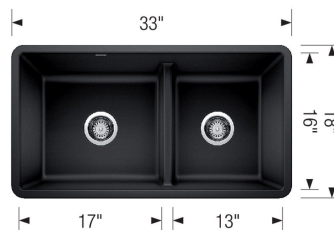

## PRECIS REVERSIBLE 1<sup>3</sup>/<sub>4</sub> LOW DIVIDE SILGRANIT

### Design and Planning Tips

- Min cabinet size: 36 in
- Bowl depth: 9.5 in ( 240.0 mm )

What is included:

Installation instructions

Cut-out template

Limited Lifetime Warranty

Undermount installation only

Minimum cabinet size: 36"

Cut-out Dimensions:

Cut-out Length: 31.25"

Cut-out Width: 16.25"

Cut-out Below Counter Depth: 10.29"

Left Sink Bowl Dimensions:

Sink Bowl Length (left-to-right): 17"

Sink Bowl Width (front-to-back): 16"

Sink Bowl Depth: 9.5"

Right Sink Bowl Dimensions:

Sink Bowl Length (left-to-right): 13"

Sink Bowl Width (front-to-back): 16"

Sink Bowl Depth: 9.5"

Low Divide Height: 5.5"

Drain hole compatible with 3.5" strainers or waste flanges